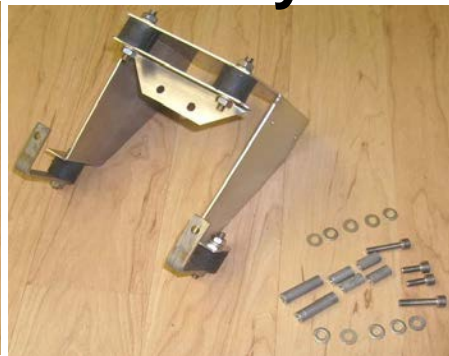

greenskyadventures.com

Electric Accessory Mount Kit

M6-15-1 BOLT
AND 2 AN960-4
WASHERS-TWO LOCATIONS

- HK-400 EL MNT PLATE
- SHEAR MOUNT
- HK-401 EL MNT LORD MOUNT BRACKET
- HEX NUT 1/4-20
- HK-402 L BRACKET
- M6-30-1 BOLT
AND 5 AN960-4
WASHERS -TWO LOCATIONS

ELECTRIC ACCY MOUNT KIT

HK-400 EL MNT PLATE				1
HK-401 EL MNT LORD MOUNT BRACKET				1
HK-402 L BRACKET				2
AN3-7A	AN BOLT	0.188	0.875	2
AN960-10	FLAT WASHER	-10		18
AN365-1032	AN STOP NUT	-10		8
AN3-14A	AN BOLT	0.188	1.5	4
HK-403	AL BUSING	0.375	0.75	4
PS-287	AL BUSING	0.375	1.375	2
AN3-23A	AN BOLT	0.188	2.375	2
M6-15-1 BOLT	METRIC BOLT	6MM	15MM	2
M6-30-1 BOLT	METRIC BOLT	6MM	30MM	2
960-4	AN WASHER	0.25		22
HEX NUT 1/4-20	STAINLESS	0.25		8
	SHEAR MOUNT	0.75	0.75 .25-20	4

Make sure to secure primary wires on coils to prevent breakage