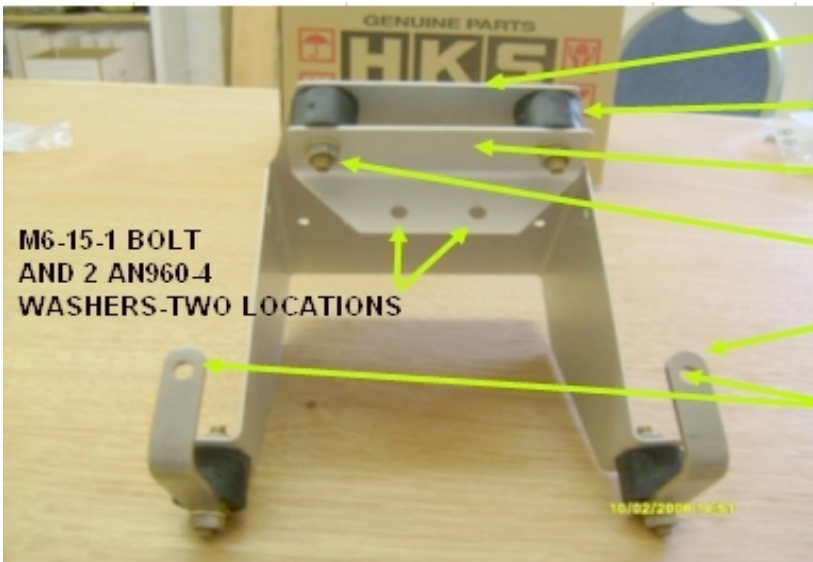

greenskyadventures.com

Electric Accessory Mount Kit

M6-15-1 BOLT
AND 2 AN960-4
WASHERS-TWO LOCATIONS

- HK-400 EL MNT PLATE
- SHEAR MOUNT
- HK-401 EL MNT LORD MOUNT BRACKET
- HEX NUT 1/4-20
- HK-402 L BRACKET
- M6-30-1 BOLT
AND 5 AN960-4
WASHERS -TWO LOCATIONS

ELECTRIC ACCY MOUNT KIT

HK-400 EL MNT PLATE				1
HK-401 EL MNT LORD MOUNT BRACKET				1
HK-402 L BRACKET				2
AN3-7A	AN BOLT	0.188	0.875	2
AN960-10	FLAT WASHER	-10		18
AN365-1032	AN STOP NUT	-10		8
AN3-14A	AN BOLT	0.188	1.5	4
HK-403	AL BUSING	0.375	0.75	4
PS-287	AL BUSING	0.375	1.375	2
AN3-23A	AN BOLT	0.188	2.375	2
M6-15-1 BOLT	METRIC BOLT	6MM	15MM	2
M6-30-1 BOLT	METRIC BOLT	6MM	30MM	2
960-4	AN WASHER	0.25		22
HEX NUT 1/4-20	STAINLESS	0.25		8
	SHEAR MOUNT	0.75	0.75 .25-20	4

Make sure to secure primary wires on coils to prevent breakage