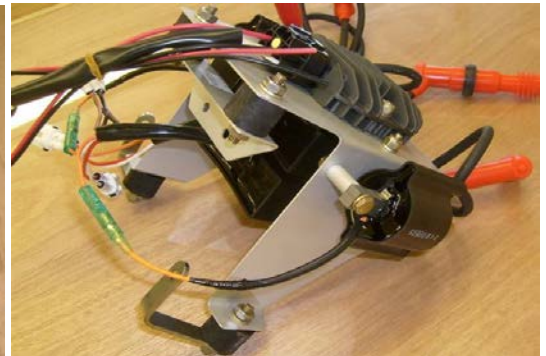

greenskyadventures.com

Electric Accessory Mount Kit

M6-15-1 BOLT
AND 2 AN960-4
WASHERS-TWO LOCATIONS

- HK-400 EL MNT PLATE
- SHEAR MOUNT
- HK-401 EL MNT LORD MOUNT BRACKET
- HEX NUT 1/4-20
- HK-402 L BRACKET
- M6-30-1 BOLT
AND 5 AN960-4
WASHERS -TWO LOCATIONS

ELECTRIC ACCY MOUNT KIT

HK-400 EL MNT PLATE				1
HK-401 EL MNT LORD MOUNT BRACKET				1
HK-402 L BRACKET				2
AN3-7A	AN BOLT	0.188	0.875	2
AN960-10	FLAT WASHER	-10		18
AN365-1032	AN STOP NUT	-10		8
AN3-14A	AN BOLT	0.188	1.5	4
HK-403	AL BUSING	0.375	0.75	4
PS-287	AL BUSING	0.375	1.375	2
AN3-23A	AN BOLT	0.188	2.375	2
M6-15-1 BOLT	METRIC BOLT	6MM	15MM	2
M6-30-1 BOLT	METRIC BOLT	6MM	30MM	2
960-4	AN WASHER	0.25		22
HEX NUT 1/4-20	STAINLESS	0.25		8
	SHEAR MOUNT	0.75	0.75 .25-20	4

Make sure to secure primary wires on coils to prevent breakage