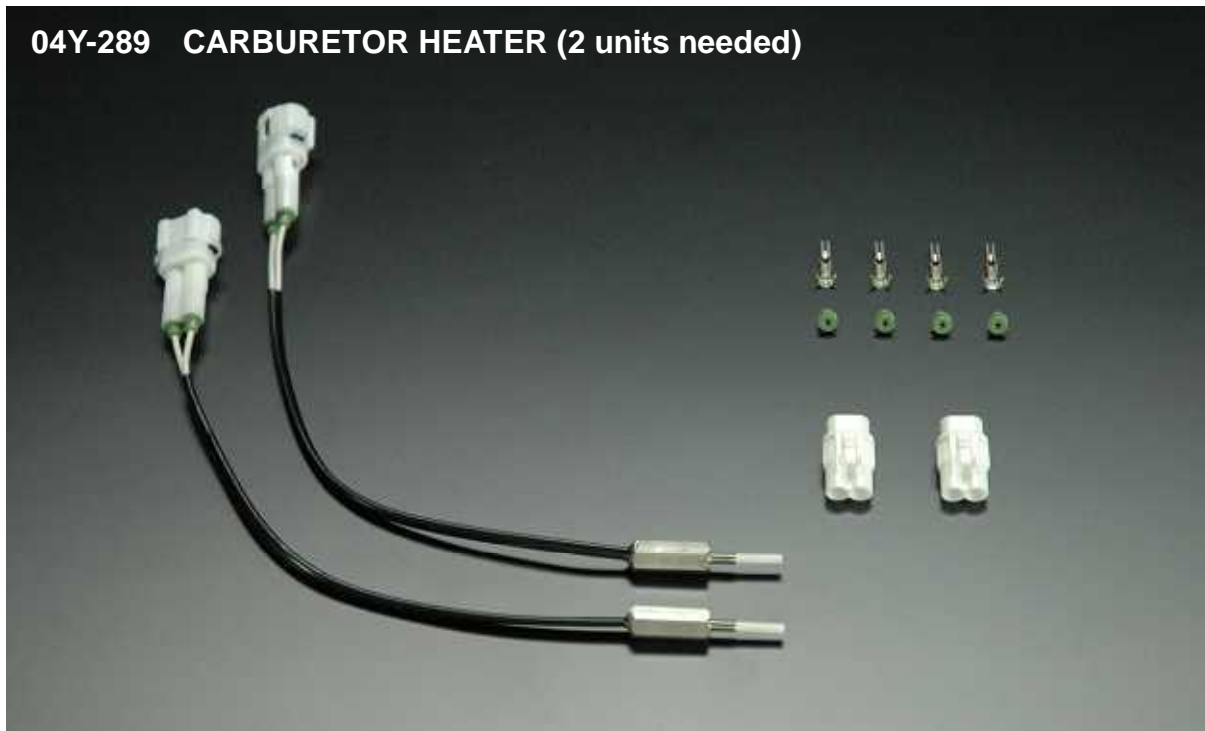

## 700E

4-stroke power

04Y-352 HKS TACHO METER for 700E

07Z-002 MGL E1 W/SENDERS

(Engine instrument with EGT, CHT, oil pressure and oil temperature senders)

**04Y-289 CARBURETOR HEATER (2 units needed)**

**04Y-312 THROTTLE CABLE L=4027mm**

**04Y-315 CHOKE CABLE L=1000mm**

**04Y-313 CHOKE CABLE L=1900mm**